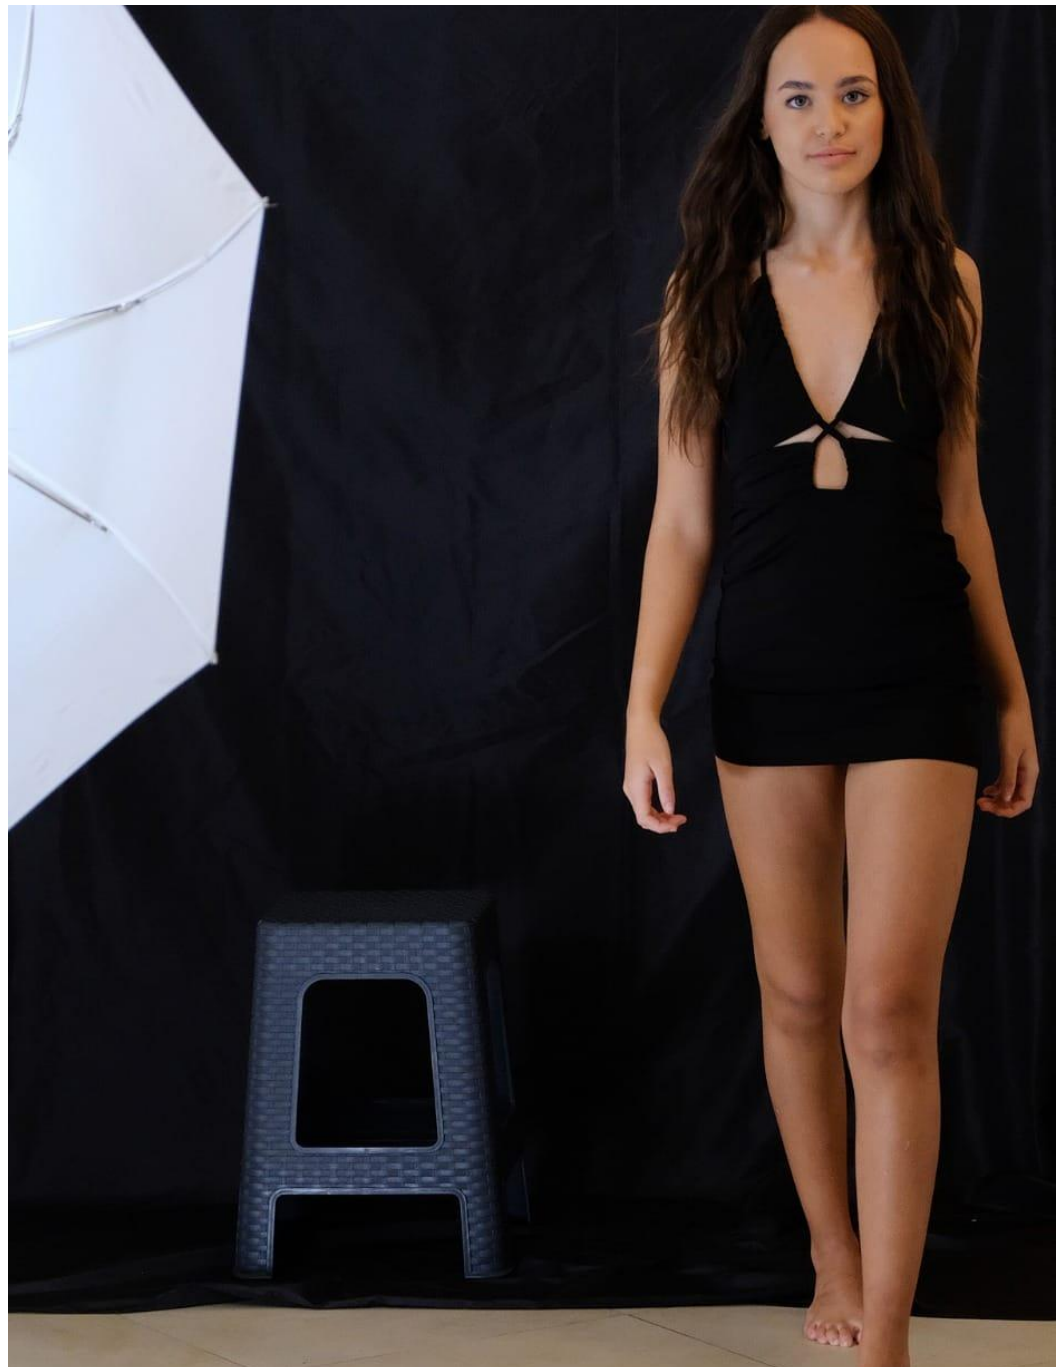

YASMINE PERALTA

NOVARA

Height

5'32" / 162 CM

Bust

28 / 72 CM

Waist

25 / 64 CM

Hips

32 / 82 CM

Dress

XS - S

Shoe

3 / 36 EU

Hair

BROWN

Eyes

BLUE

YASMINE PERALTA

Height: 5'32" / 162 CM

Bust: 28 / 72 CM

Waist: 25 / 64 CM

Hips: 32 / 82 CM

Dress: XS - S